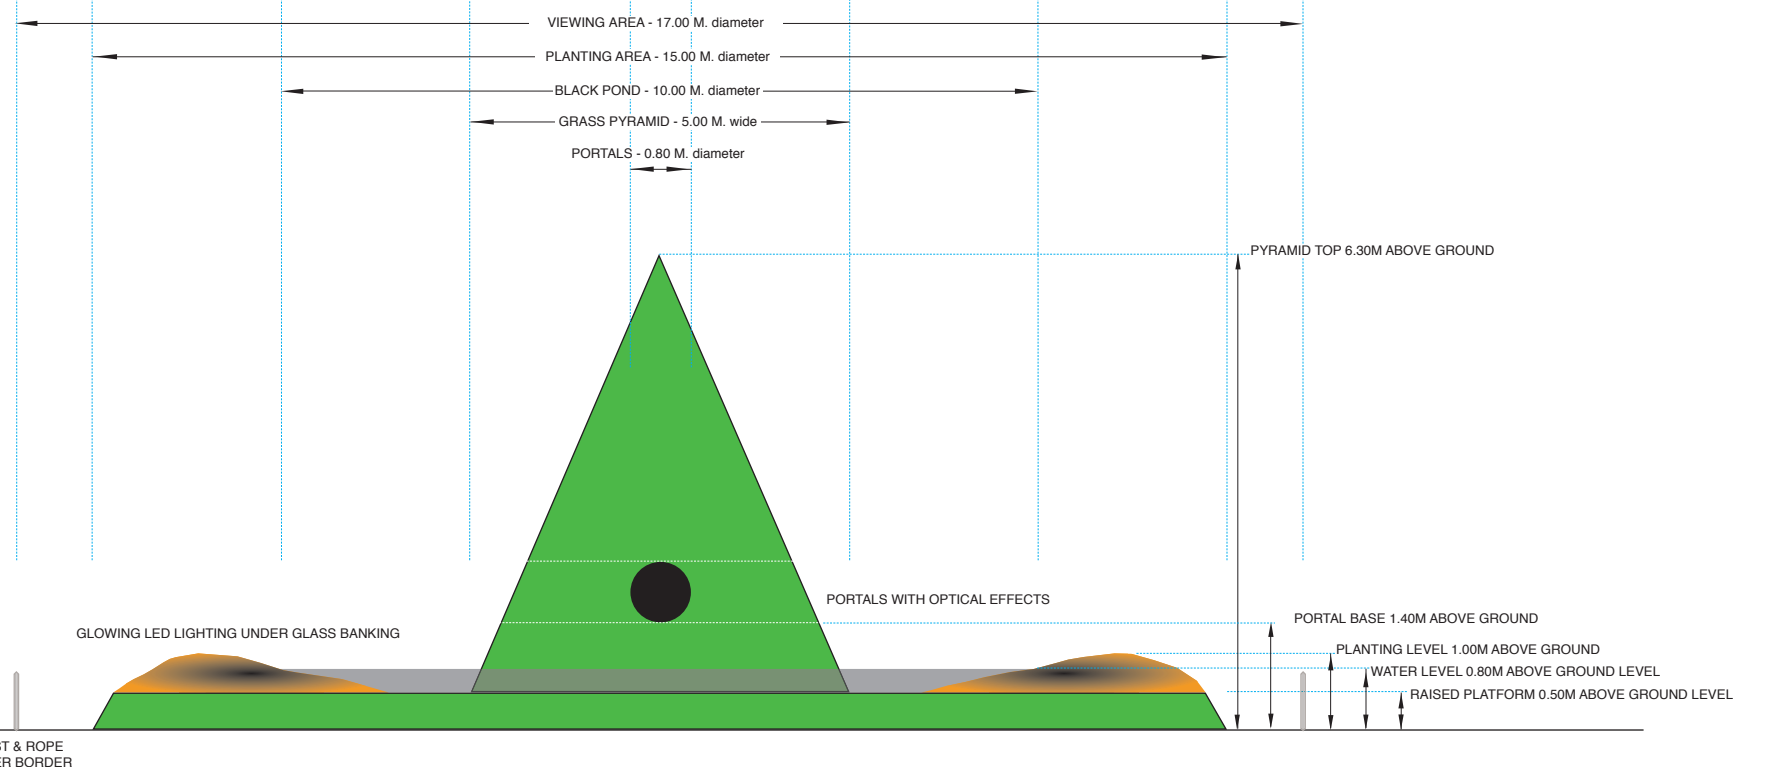

# WORMHOLE

*(foramen vermis)*

A conceptual garden presentation for Hampton Court  
by Andy Hyde & John Humphreys

The Universe has been calculated to be more than 50 billion light years in diameter and nearly 14 billion years old. Within, there are billions of galaxies, octillions of stars and sextillions of earth-like planets where some form of life must have evolved. It is believed that nothing exists beyond the Universe, which has continued to expand since the Big Bang and is infinite.

What if the Universe does have an outer limit and there is something beyond existence?

What if wormholes lead to parallel universes, other dimensions and civilisations?

If so, time and space become meaningless and modern physics obsolete.

This garden poses the question, is this the end or could the worm hole lead to a new beginning?

The turf pyramid in the garden is an abstract interpretation of the Universe, with the wormhole running through its centre, possibly leading us to a parallel Hampton Court!

The pyramid is encircled by a pool of black water, a ring of gleaming hot looking translucent glass rocks and fiery-coloured flowers. They represent a dying star becoming an all-devouring black hole.

The planting is designed to blend into the glass bank and hint at the final solar flares of the doomed star.