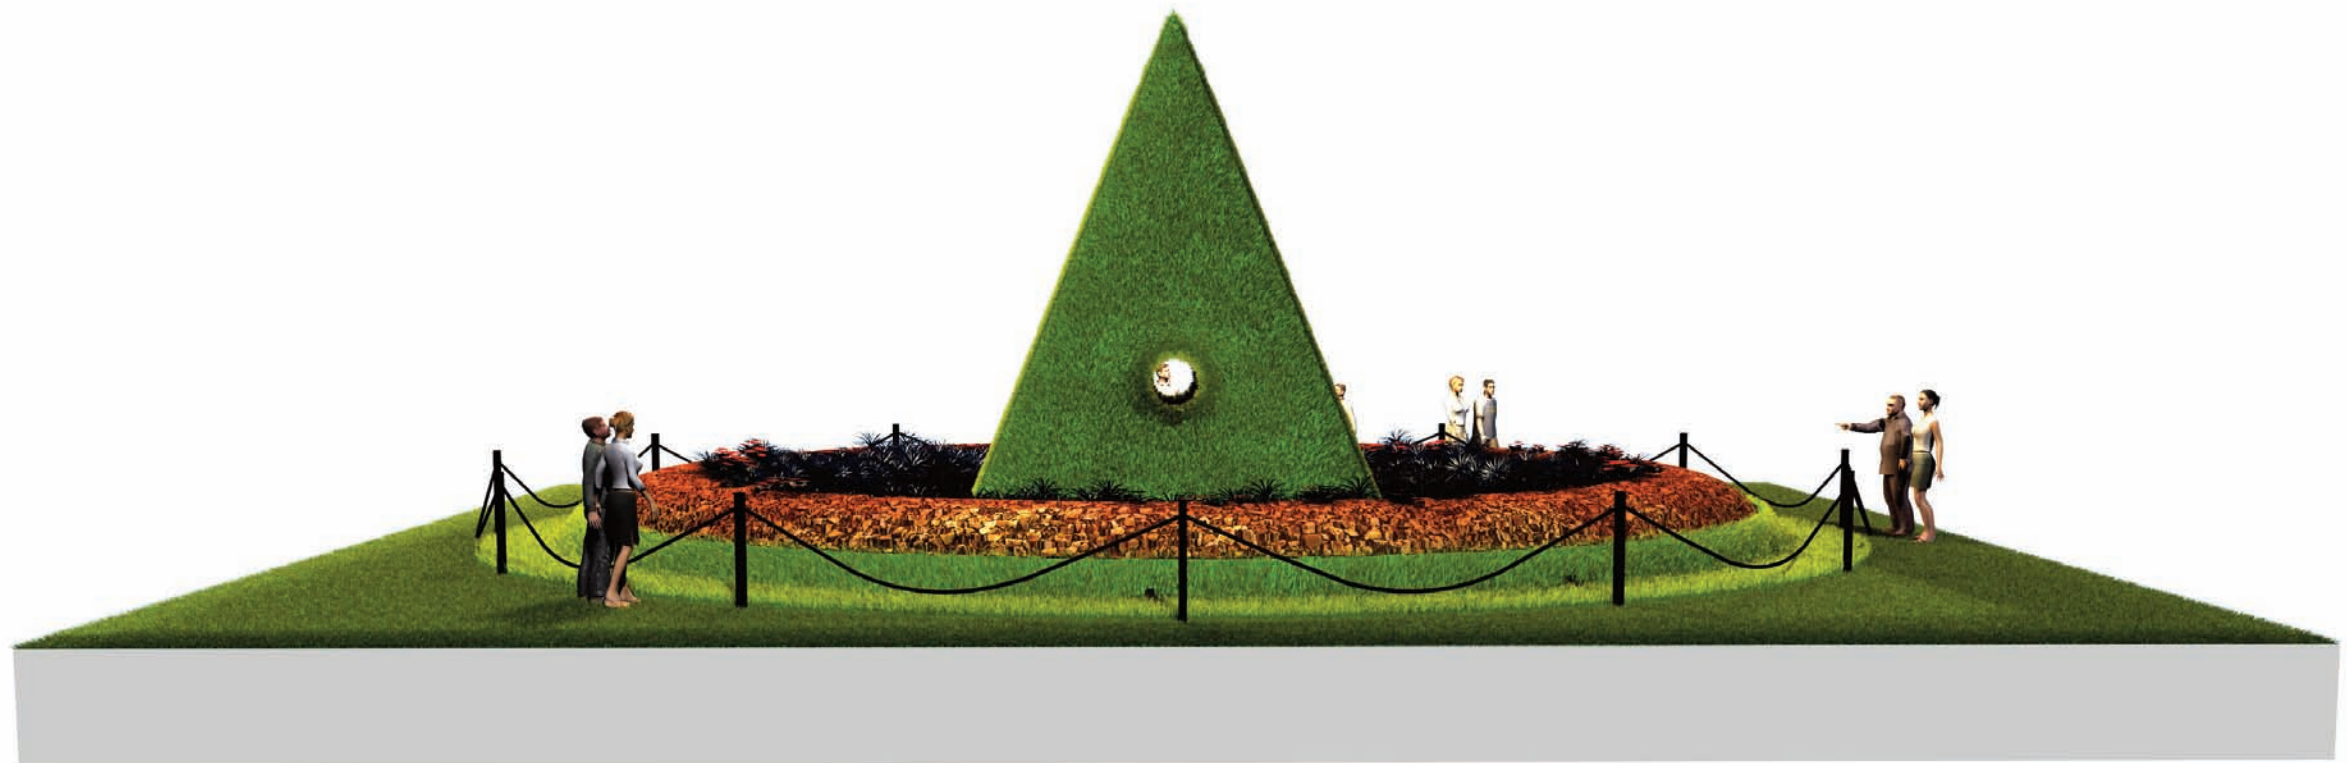

This garden poses the question, is this the end or could the worm hole lead to a new beginning?

The turf pyramid in the garden is an abstract interpretation of the Universe, with the wormhole running through its centre, possibly leading us to a parallel Hampton Court!

The pyramid is encircled by a pool of black water, a ring of gleaming hot looking translucent glass rocks and fiery-coloured flowers. They represent a dying star becoming an all-devouring black hole.

The planting is designed to blend into the glass bank and hint at the final solar flares of the doomed star.

# WORMHOLE

*(foramen vermis)*

A conceptual garden presentation for Hampton Court  
by Andy Hyde & John Humphreys

PERSPECTIVE TWO

# WORMHOLE

*(foramen vermis)*

A conceptual garden presentation for Hampton Court  
by Andy Hyde & John Humphreys

PERSPECTIVE THREE