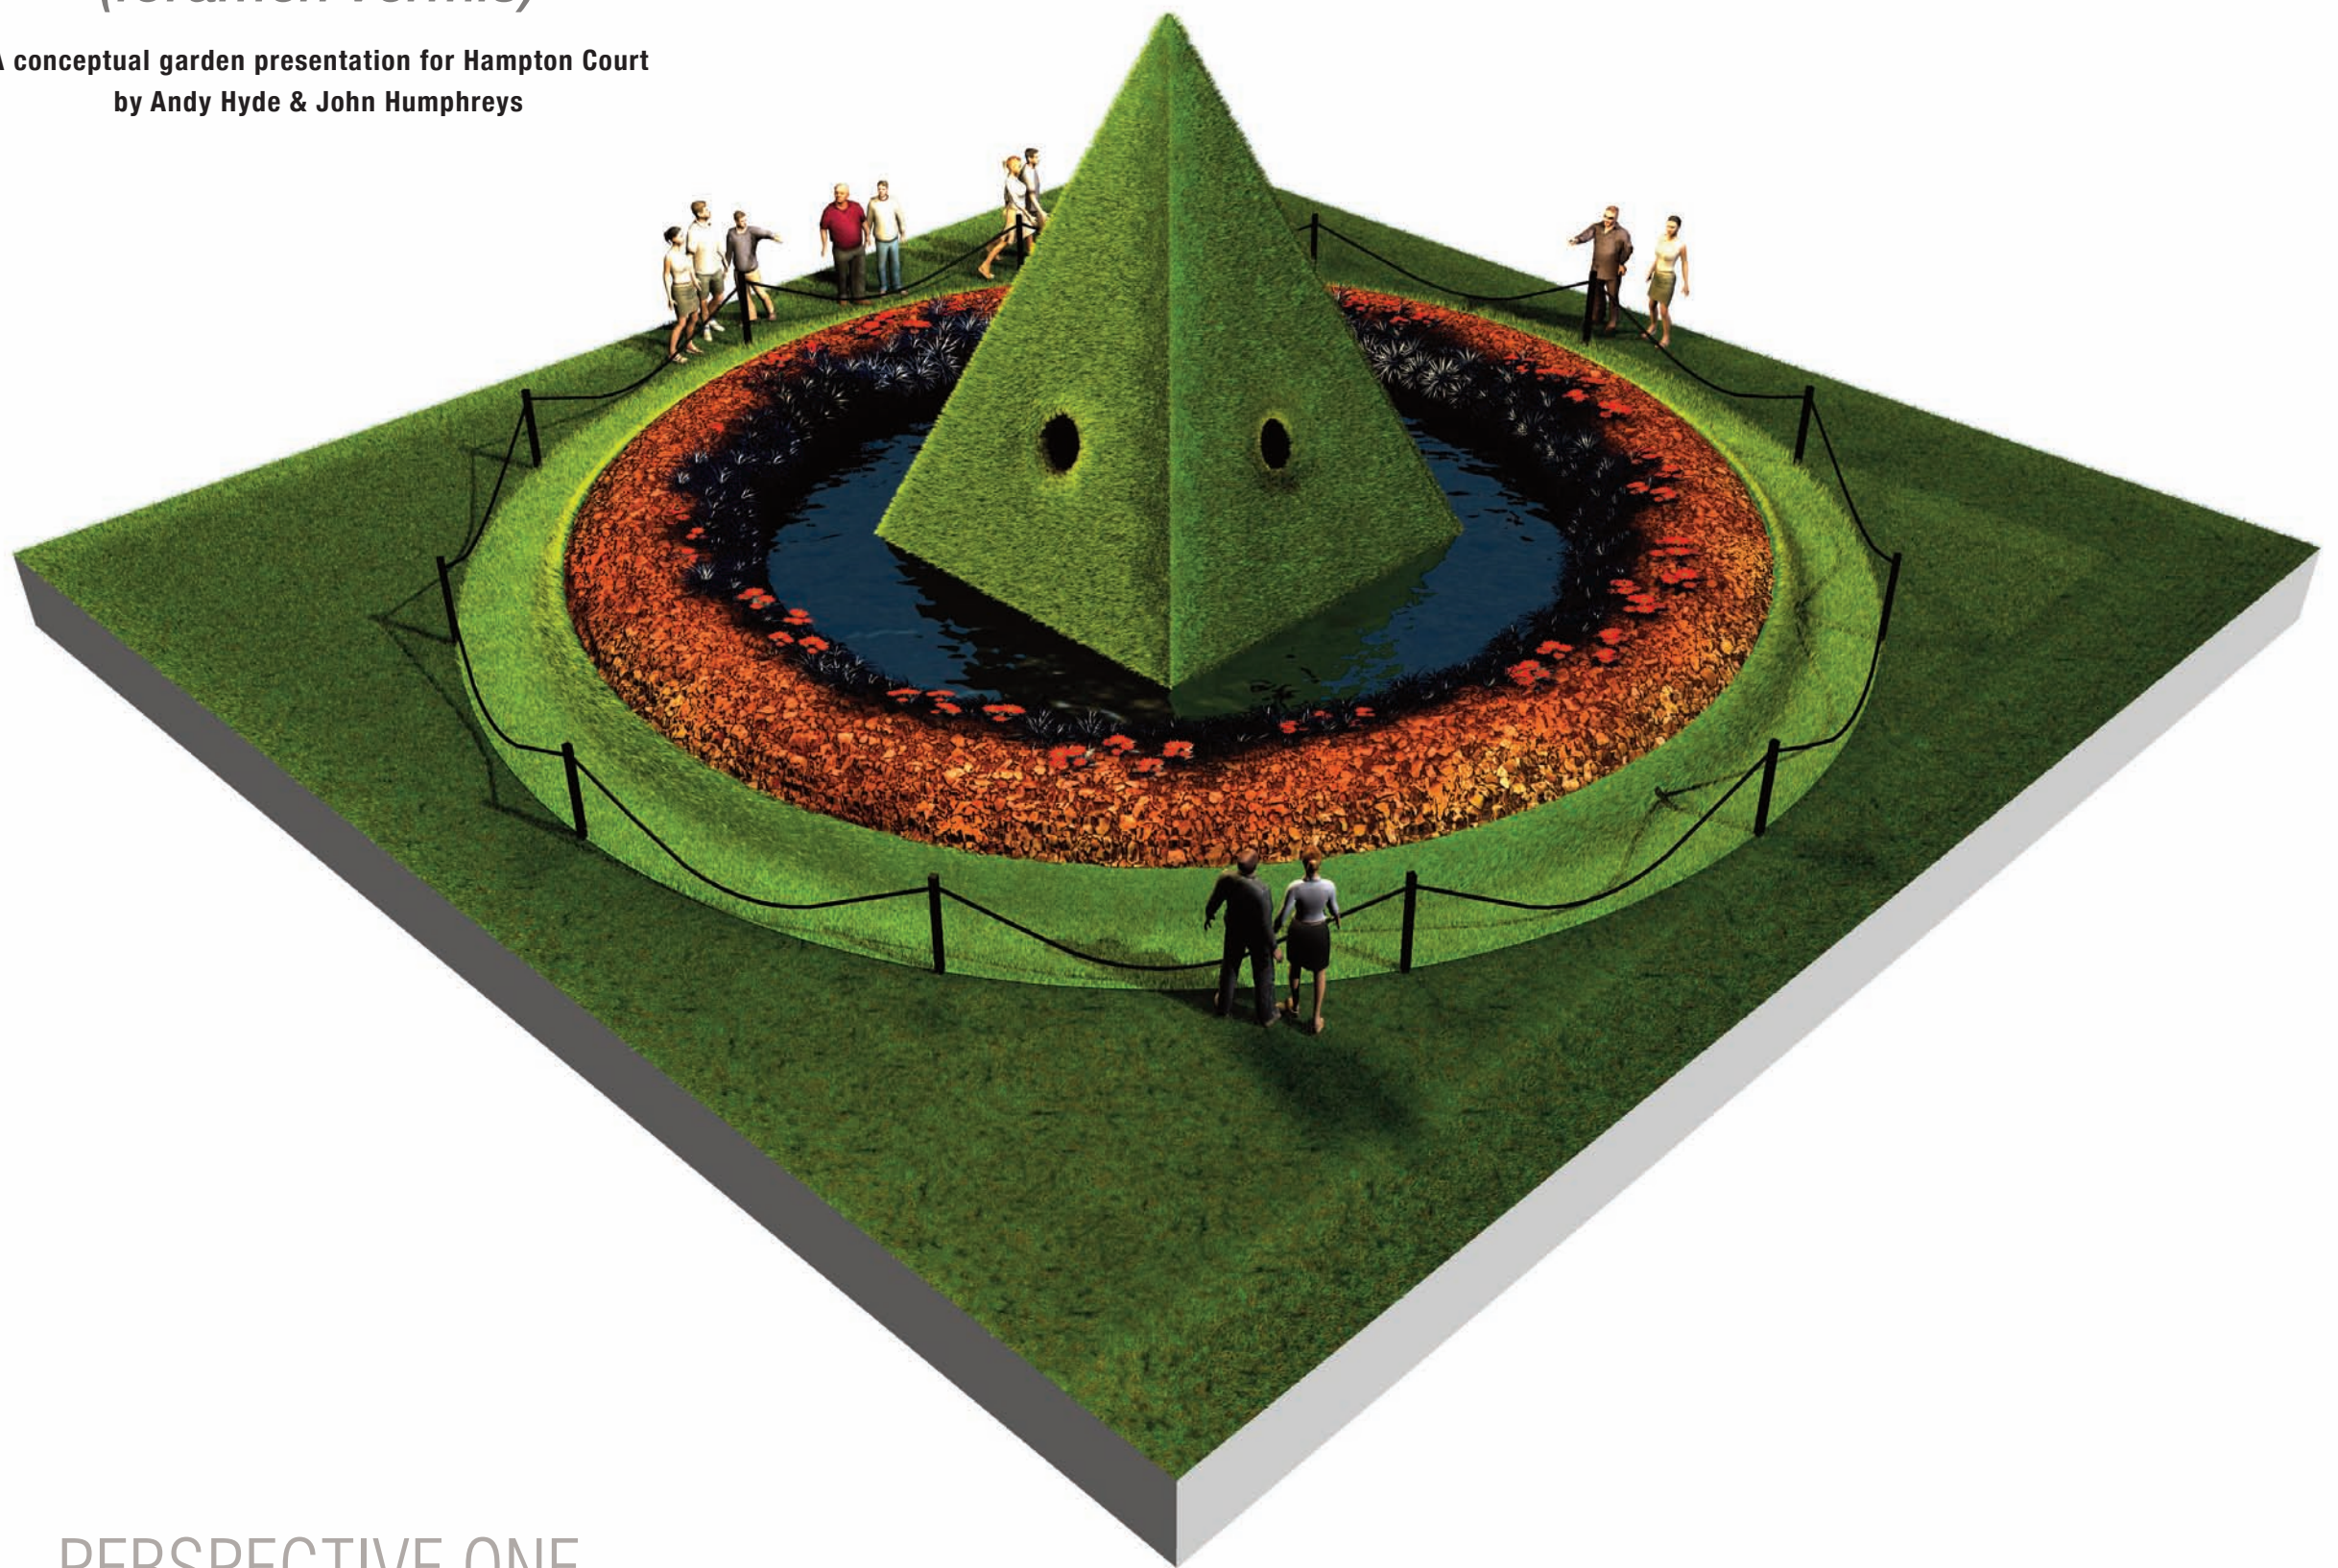

This garden poses the question, is this the end or could the worm hole lead to a new beginning?

The turf pyramid in the garden is an abstract interpretation of the Universe, with the wormhole running through its centre, possibly leading us to a parallel Hampton Court!

The pyramid is encircled by a pool of black water, a ring of gleaming hot looking translucent glass rocks and fiery-coloured flowers. They represent a dying star becoming an all-devouring black hole.

The planting is designed to blend into the glass bank and hint at the final solar flares of the doomed star.

# WORMHOLE

*(foramen vermis)*

A conceptual garden presentation for Hampton Court  
by Andy Hyde & John Humphreys

# WORMHOLE

*(foramen vermis)*

A conceptual garden presentation for Hampton Court  
by Andy Hyde & John Humphreys

PERSPECTIVE ONE