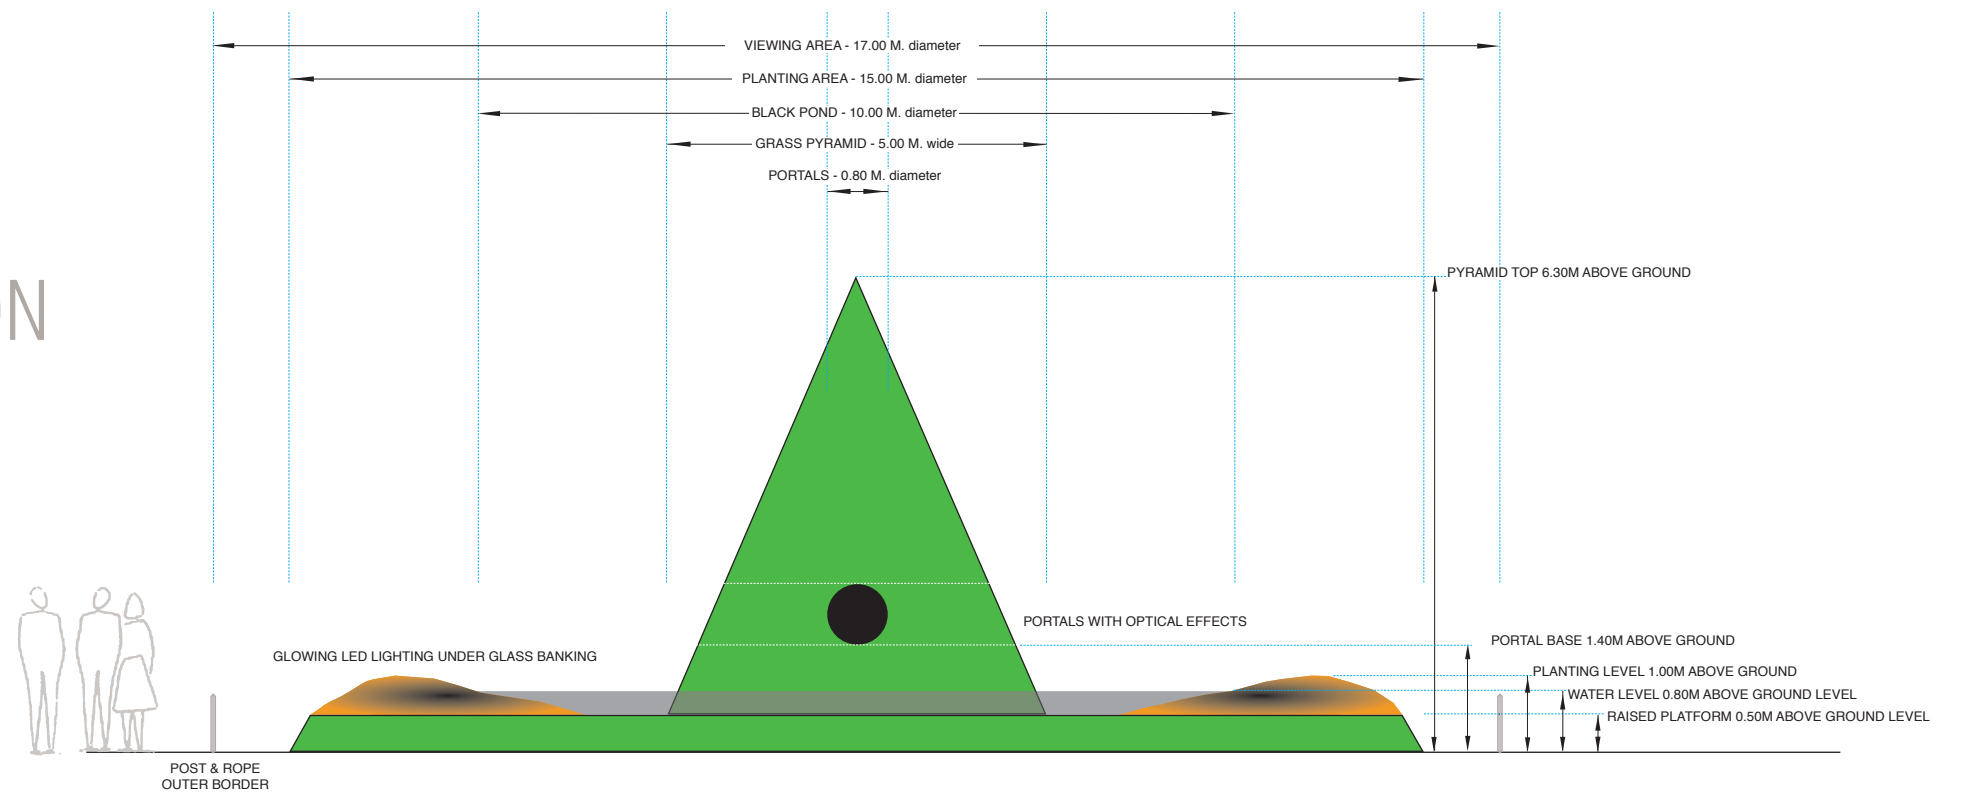

This garden poses the question, is this the end or could the worm hole lead to a new beginning?

The turf pyramid in the garden is an abstract interpretation of the Universe, with the wormhole running through its centre, possibly leading us to a parallel Hampton Court!

The pyramid is encircled by a pool of black water, a ring of gleaming hot looking translucent glass rocks and fiery-coloured flowers. They represent a dying star becoming an all-devouring black hole.

The planting is designed to blend into the glass bank and hint at the final solar flares of the doomed star.

## SIDE ELEVATION