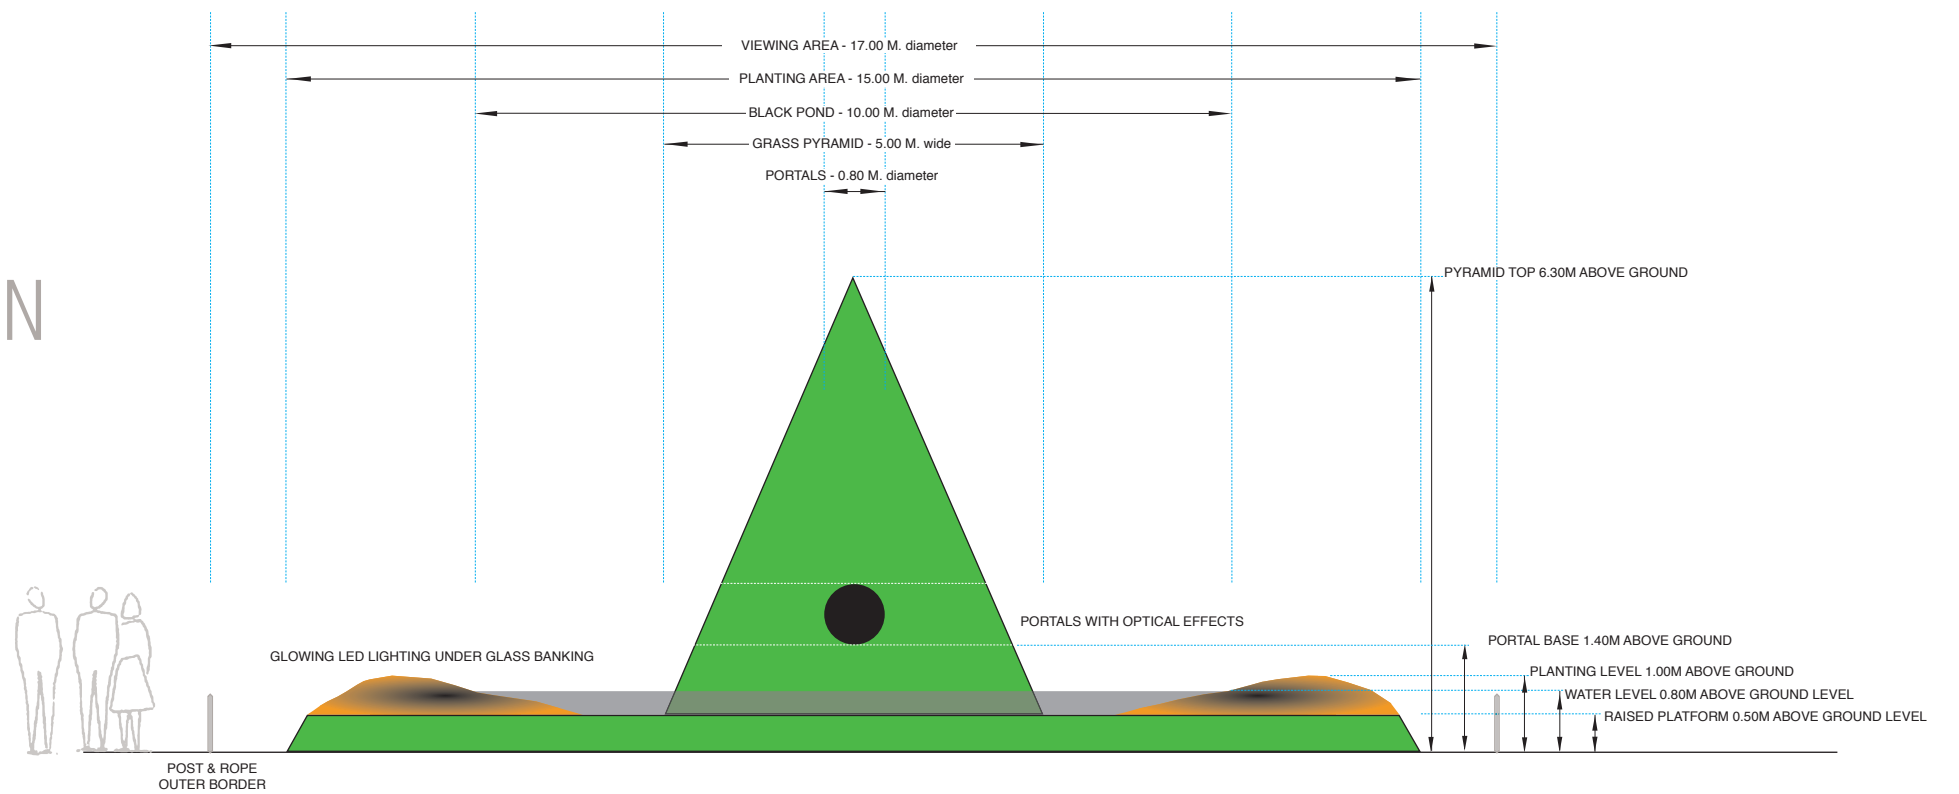

This garden poses the question, is this the end or could the worm hole lead to a new beginning?

The turf pyramid in the garden is an abstract interpretation of the Universe, with the wormhole running through its centre, possibly leading us to a parallel Hampton Court!

The pyramid is encircled by a pool of black water, a ring of gleaming hot looking translucent glass rocks and fiery-coloured flowers. They represent a dying star becoming an all-devouring black hole.

The planting is designed to blend into the glass bank and hint at the final solar flares of the doomed star.

## SIDE ELEVATION