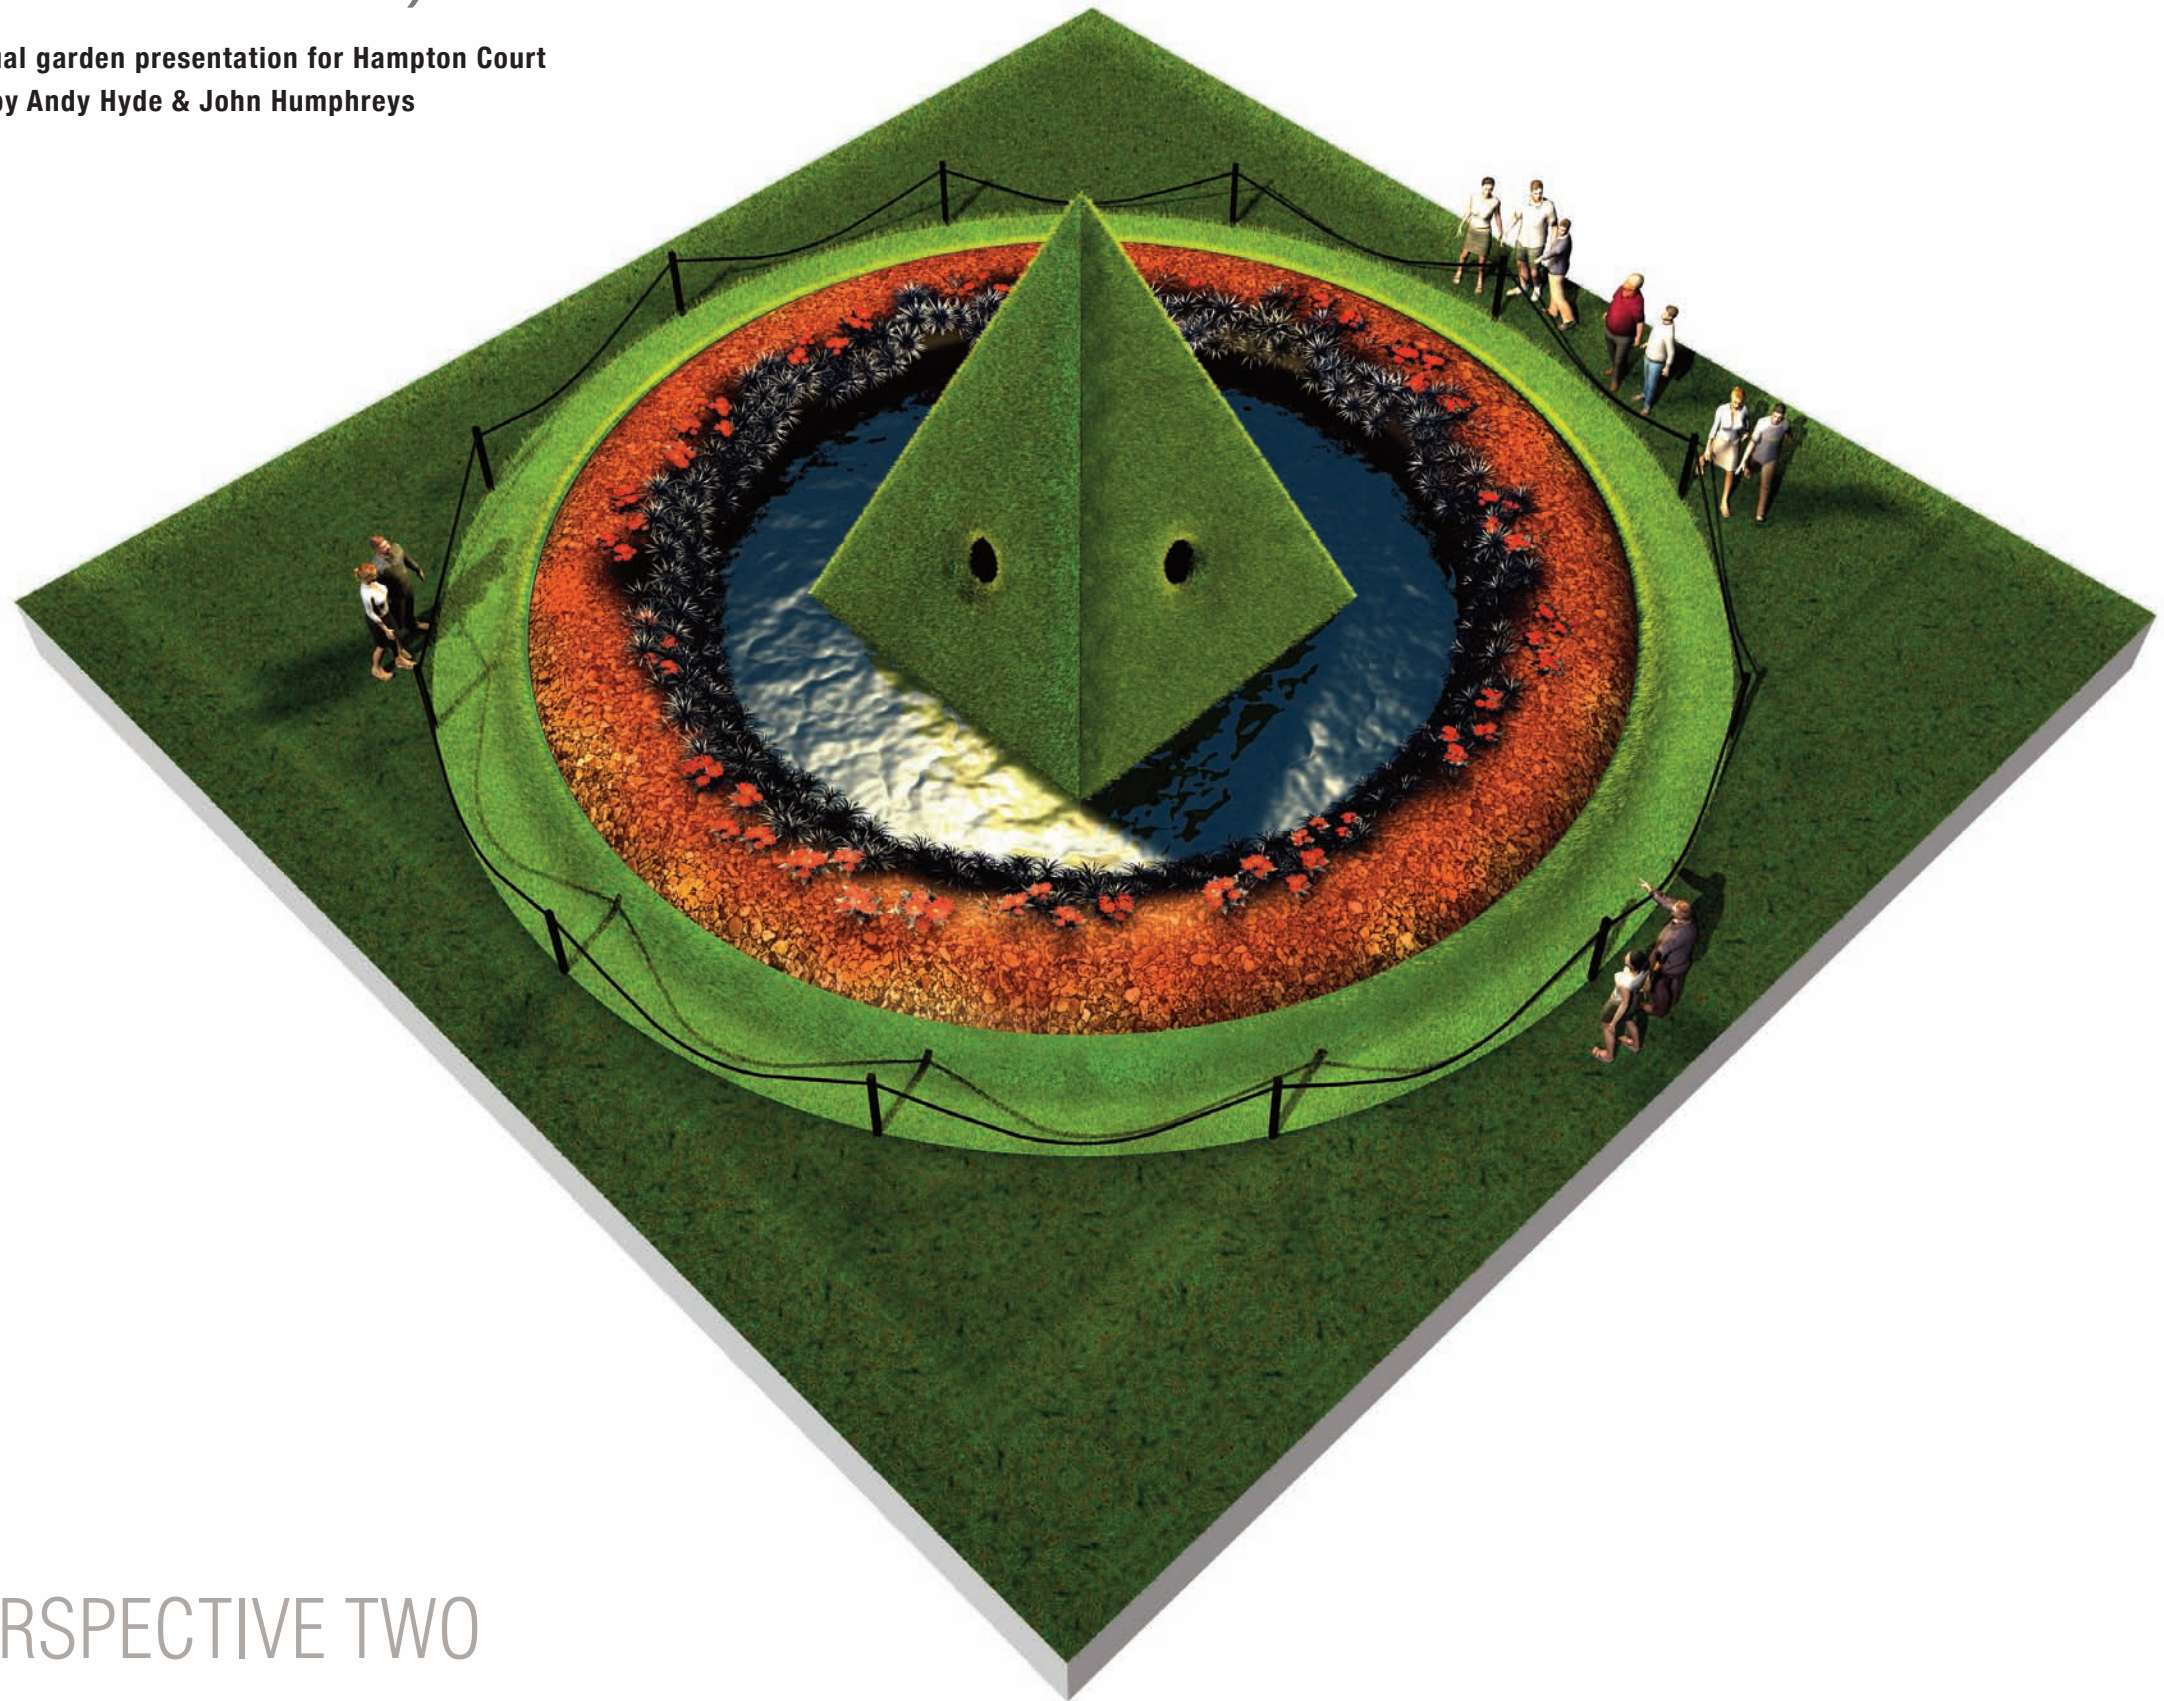

This garden poses the question, is this the end or could the worm hole lead to a new beginning?

The turf pyramid in the garden is an abstract interpretation of the Universe, with the wormhole running through its centre, possibly leading us to a parallel Hampton Court!

The pyramid is encircled by a pool of black water, a ring of gleaming hot looking translucent glass rocks and fiery-coloured flowers. They represent a dying star becoming an all-devouring black hole.

The planting is designed to blend into the glass bank and hint at the final solar flares of the doomed star.

# WORMHOLE

*(foramen vermis)*

A conceptual garden presentation for Hampton Court  
by Andy Hyde & John Humphreys

PERSPECTIVE ONE

# WORMHOLE

*(foramen vermis)*

A conceptual garden presentation for Hampton Court  
by Andy Hyde & John Humphreys

PERSPECTIVE TWO